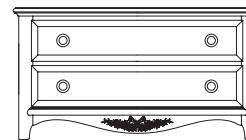

012-221 FOOTBOARD DRESSER 3/3 TWIN
W44 D18 H23
(112 x 46 x 58cm)
2 drawers.
Optional: Will attach to bed rails.
page: 14