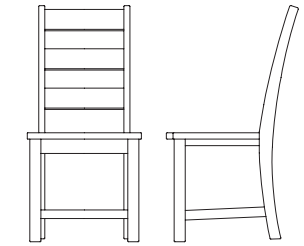

012-774 CHAIR - RTA
W18 D22 H39
(46 x 56 x 99cm)
Wood seat.
pages: 6/7, 12/13, 14