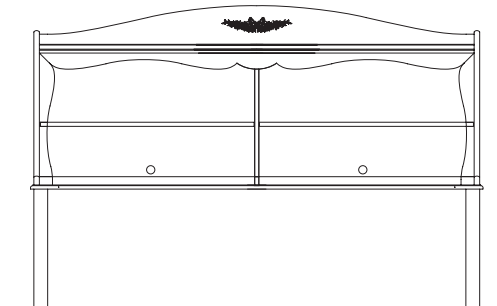

012-900 BOOKCASE UNIT
W82 D10 H55
(208 x 25 x 140cm)
2 adjustable shelves.
Use with -923 or -924 Platform Bed.
pages: 10/11