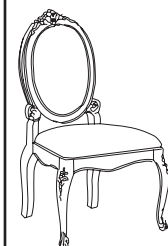

228-211 Drawer Dresser
W58 D19 H33
(147 x 48 x 84 cm)
Ten drawers
Pages: 2/3, 5

228-033 Landscape Mirror
W48 D4 H45 (122 x 10 x 114 cm)
Beveled glass
Wood mirror supports
Pages: 4, 6/7

228-271 Drawer Dresser
W64 D20 H35
(163 x 51 x 89 cm)
Seven Drawers
Pages: 4, 6/7

228-151 Drawer Chest
W36 D19 H50
(91 x 48 x 127 cm)
Six Drawers
Page: 5

228-171 Chest
W24 D17 H56
(61 x 43 x 142 cm)
Seven drawers
Page: 4

228-431 Drawer Nightstand
W24 D17 H26 (61 x 43 x 66 cm)
Three drawers
Pages: 2/3, 6/7