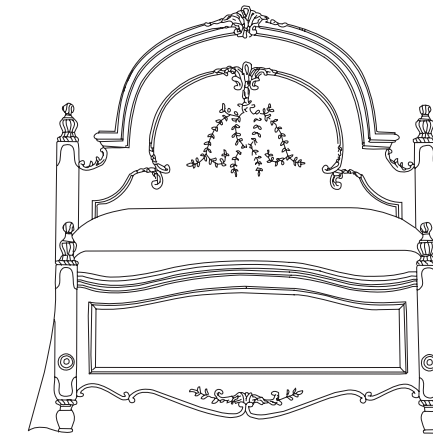

228-R74 Metal frame with Casters

228-R96 Deluxe Heavy Duty Frame
Use with 3/3, 4/6, 5/0 Headboards

228-TB&D Twin Slat Pack - 3/3

228-FB&D Full Slat Pack - 4/6

228-930R Twin Panel Bed 3/3
W42 H55 (107 x 140 cm)
Accommodates 909 Underbed Storage Unit
Consists of:
-930* Twin Panel Headboard 3/3
W42 D4 H55 (107 x 10 x 140 cm)
Two rail heights
-932 Twin Panel Footboard 3/3
W42 D3 H31 (107 x 8 x 79 cm)
Two rail heights.
-091 Twin Wood Hook-on Rails 3/3
W76 D1 H5 (193 x 3 x 13 cm)