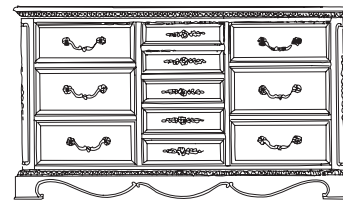

228-032 Vertical Mirror
W35 D3 H45
(89 x 8 x 114 cm)
Beveled glass
Wood mirror supports
Pages: 2/3, 5

228-211 Drawer Dresser
W58 D19 H33
(147 x 48 x 84 cm)
Ten drawers
Pages: 2/3, 5