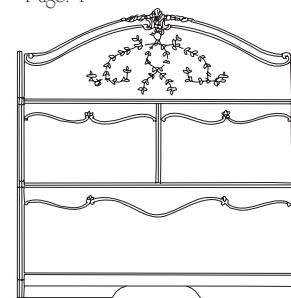

228-341 Student Desk
W44 D18 H30
(112 x 44 x 76 cm)
Four drawers
Use with 544 Hutch
Page: 9

228-544 Large Hutch
W44 D13 H46
(112 x 32 x 117 cm)
Two fixed shelves,
cord management opening
Use with 341 Desk
Page 9