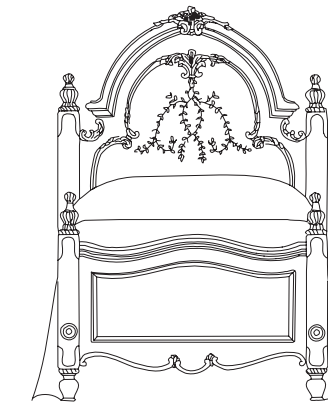

228-R74 Metal frame with Casters

228-R96 Deluxe Heavy Duty Frame
Use with 3/3, 4/6, 5/0 Headboards

228-TB&D Twin Slat Pack - 3/3

228-FB&D Full Slat Pack - 4/6

228-930R Twin Panel Bed 3/3
W42 H55 (107 x 140 cm)
Accommodates 909 Underbed Storage Unit
Consists of:
-930* Twin Panel Headboard 3/3
W42 D4 H55 (107 x 10 x 140 cm)
Two rail heights
-932 Twin Panel Footboard 3/3
W42 D3 H31 (107 x 8 x 79 cm)
Two rail heights.
-091 Twin Wood Hook-on Rails 3/3
W76 D1 H5 (193 x 3 x 13 cm)