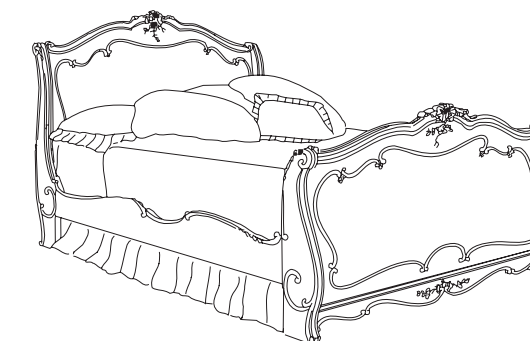

228-946R Full Sleigh Bed Complete 4/6
Consists of:
-946H Full Sleigh Headboard 4/6
W56 D11 H53 (142 x 28 x 135 cm)
Two rail heights
-949F Full Sleigh Footboard 4/6
W56 D8 H34 (142 x 20 x 86 cm)
Two rail heights
-046 Full Wood Hook-on Rails 4/6
W76 D8 H2 (193 x 20 x 5 cm)
Accommodates 909 Underbed Storage Unit