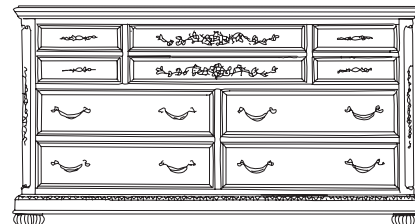

228-033 Landscape Mirror
W48 D4 H45 (122 x 10 x 114 cm)
Beveled glass
Wood mirror supports
Pages: 4, 6/7

228-271 Drawer Dresser
W64 D20 H35
(163 x 51 x 89 cm)
Seven Drawers
Pages: 4, 6/7