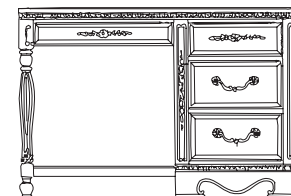

228-151 Drawer Chest
W36 D19 H50
(91 x 48 x 127 cm)
Six Drawers
Page: 5

228-171 Chest
W24 D17 H56
(61 x 43 x 142 cm)
Seven drawers
Page: 4

228-431 Drawer Nightstand
W24 D17 H26 (61 x 43 x 66 cm)
Three drawers
Pages: 2/3, 6/7

228-775N Desk Chair - RTA
W20 D22 H37
(50 x 56 x 94 cm)
Upholstered seat and back
Page: 9

228-544 Large Hutch
W44 D13 H46
(112 x 32 x 117 cm)
Two fixed shelves,
cord management opening
Use with 341 Desk
Page 9