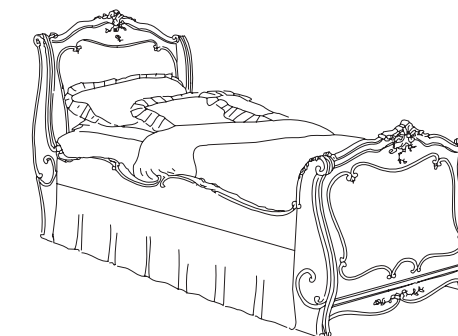

228-936R Twin Sleigh Bed Complete 3/3
Consists of:
-936H Twin Sleigh Headboard 3/3
W41 D11 H52 (104 x 28 x 132 cm)
Two rail heights
-939F Twin Sleigh Footboard 3/3
W41 D8 H33 (104 x 20 x 84 cm)
Two rail heights
-036 Twin Wood Hook-on Rails 3/3
W76 D8 H2 (193 x 20 x 5 cm)
Accommodates 909 Underbed Storage Unit
Pages: 2/3