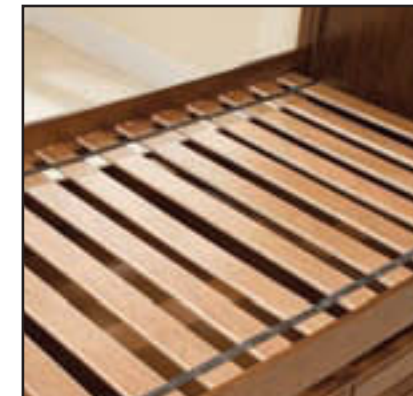

Select drawers include consumer friendly features such as aromatic cedar bottoms or removable drawer dividers to help provide organization of drawer contents.

Sturdy Case Construction

Drawers feature full extension drawer guides with steel ball bearings that provide easy one-handed smooth operation and greater drawer stability than standard center mounted drawer guides. Drawers also feature automatic drawer stops to prevent drawers from falling out of the case.

Hardwood frames with protective panels between each drawer help keep clothes dust free.

Back panels are recessed and attached by screws providing more strength and structural integrity than stapled on back panels.

Slat roll mattress support systems providing mattress support without the need for a box spring or a bunkie board, come standard with bunk beds, loft beds and platform beds. Each slat fastens with a screw providing additional strength and structural integrity to the beds.