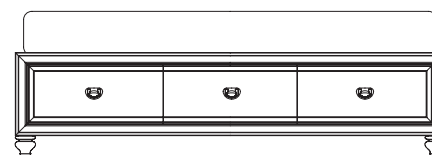

070-904
STORAGE PLATFORM BED
W/SLAT PACK 4/6 - FULL
W78 D57 H18 (198 x 145 x 46cm)
3 drawers.
Works with -900 Storage Sideboard.
pages: 2/3