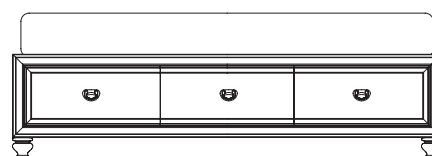

070-903
STORAGE PLATFORM BED
W/SLAT PACK 3/3 - TWIN
W78 D42 H18 (198 x 107 x 46cm)
3 drawers.
Works with -900 Storage Sideboard.