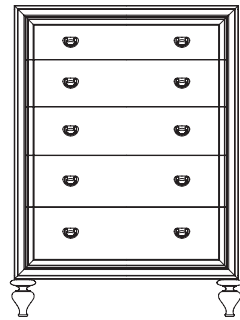

Slat roll mattress support systems providing mattress support without the need for a box spring or a bunkie board, come standard with bunk beds, loft beds and platform beds. Each slat fastens with a screw providing additional strength and structural integrity to the beds.

070
ZOE

070-030
VERTICAL MIRROR
W34 D2 H39 (86 x 5 x 99cm)
Beveled mirror.
Mirror supports included.
Use with -261 Dresser.
pages: 4/5, 6/7, 9

070-110
MEDIA CENTER
W54 D24 H27 (137 x 61 x 69cm)
Lower unit on casters:
W54 D22 H20 (137 x 56 x 51cm)
Tall unit:
W48 D24 H27 (122 x 61 x 69cm)
Space between shelves: H17 (43cm)
Wire management openings.
When unit is together:
Space between top shelves: H5 (13cm)
Space between bottom shelves: 9 (23cm)
pages: 6/7, 8