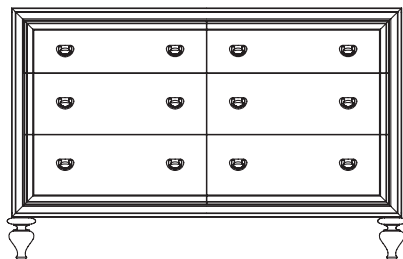

070-261
DRAWER DRESSER
W56 D18 H36 (142 x 46 x 91cm)
6 drawers, cedar lined lower drawers,
top drawers with dividers.
pages: 4/5, 6/7, 9