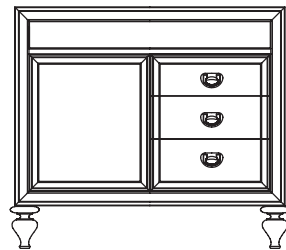

070-345
DESK
W38 D19 H34 (97 x 48 x 86cm)
Pull-out, drop-down keyboard tray.
Sliding door. RSF: 3 drawers.
LSF: 1 adjustable shelf.
Open area:
W17.5 D16 H19.5 (44 x 41 x 50cm)
Keyboard tray:
W32 D15 H3 (81 x 38 x 8cm)
pages: 8, 10/11

070-431
NIGHTSTAND
W18 D16 H28 (46 x 41 x 71cm)
1 drawer, 1 adjustable shelf.
Open area:
W15 D15 H13.5 (38 x 38 x 34cm)
pages: 4/5, 6/7, 10/11