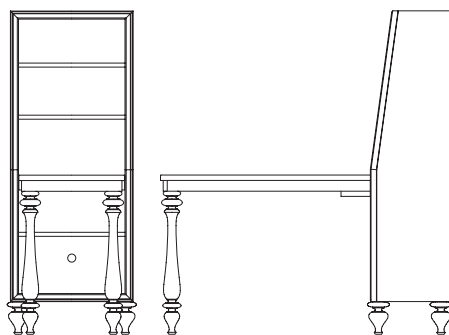

070-341
BOOKCASE DESK
W23 D54 H60 (58 x 137 x 152cm)
2 adjustable shelves at top, 1 adjustable
shelf at bottom.
Top shelf: W19 D10 H8 (48 x 25 x 20cm)
Middle shelf: W19 D12 H8 (48 x 30 x 20cm)
Bottom area without shelf:
W19 D14 H19 (48 x 36 x 48cm)
Hidden wire management and built-in
electrical/USB Hub.
pages: 2/3, 4/5